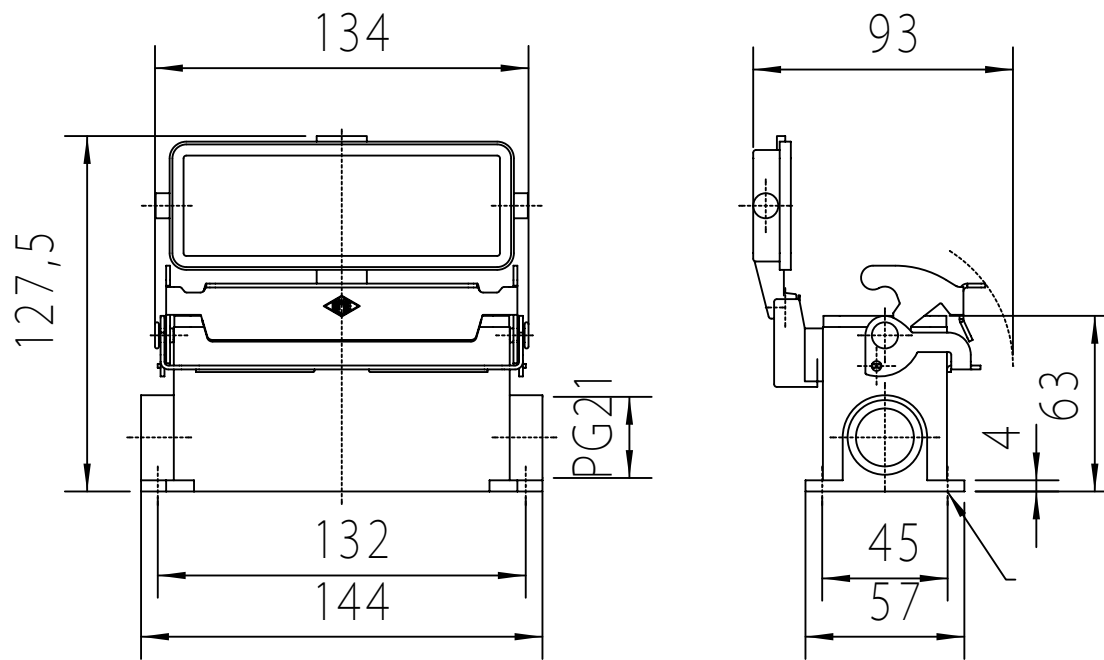

Diritti riservati

All rights reserved

dimensions in mm
Date 19/06/14
Sign Radice

JCVP 24 LP

Surface mounting housing, 1 lever 2+

Scale

1:2

cover, PG21 - JEI